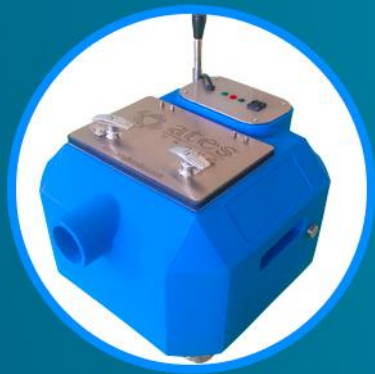

FogZoOoka

Fog Machine Usage Areas

Ates Group, FogZoOoka At-1001 fog machine using 3mm pellet dry ice, creates fog.

In fact, the main purpose is to provide artificial production of a substance that exists in nature but which is not always present.

Usually used in cinema and theater stages weddings, disco and concerts.