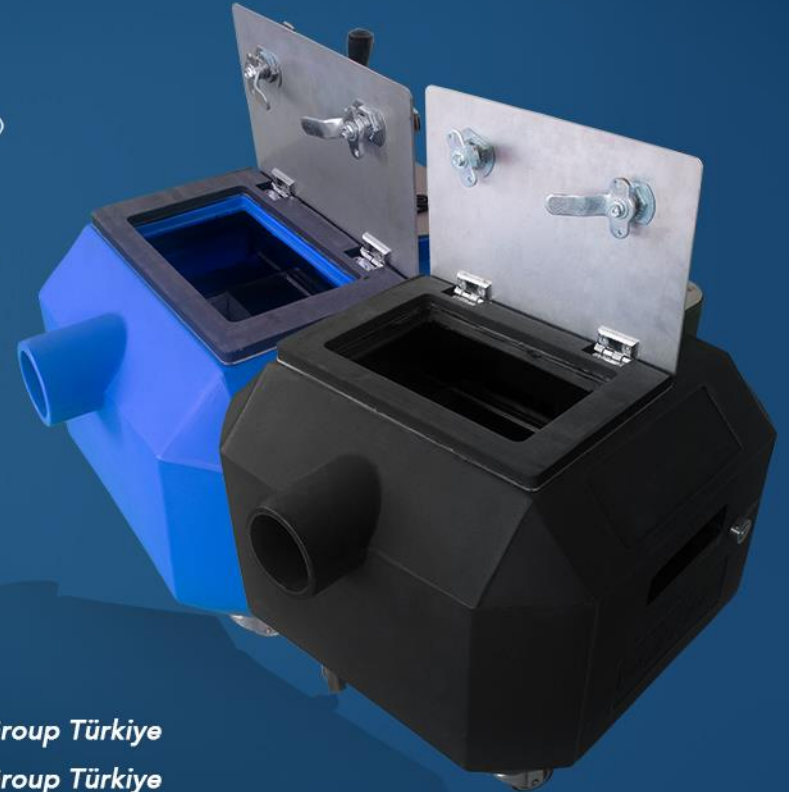

FogZoooka

AT-1001 FOG MACHINE

ates®
GROUP

www.atesdryice.com
 info@atesdryice.com

+ 90 (262) 371 20 01
 + 90 (262) 371 20 05

Ates Group Türkiye
 Ates Group Türkiye